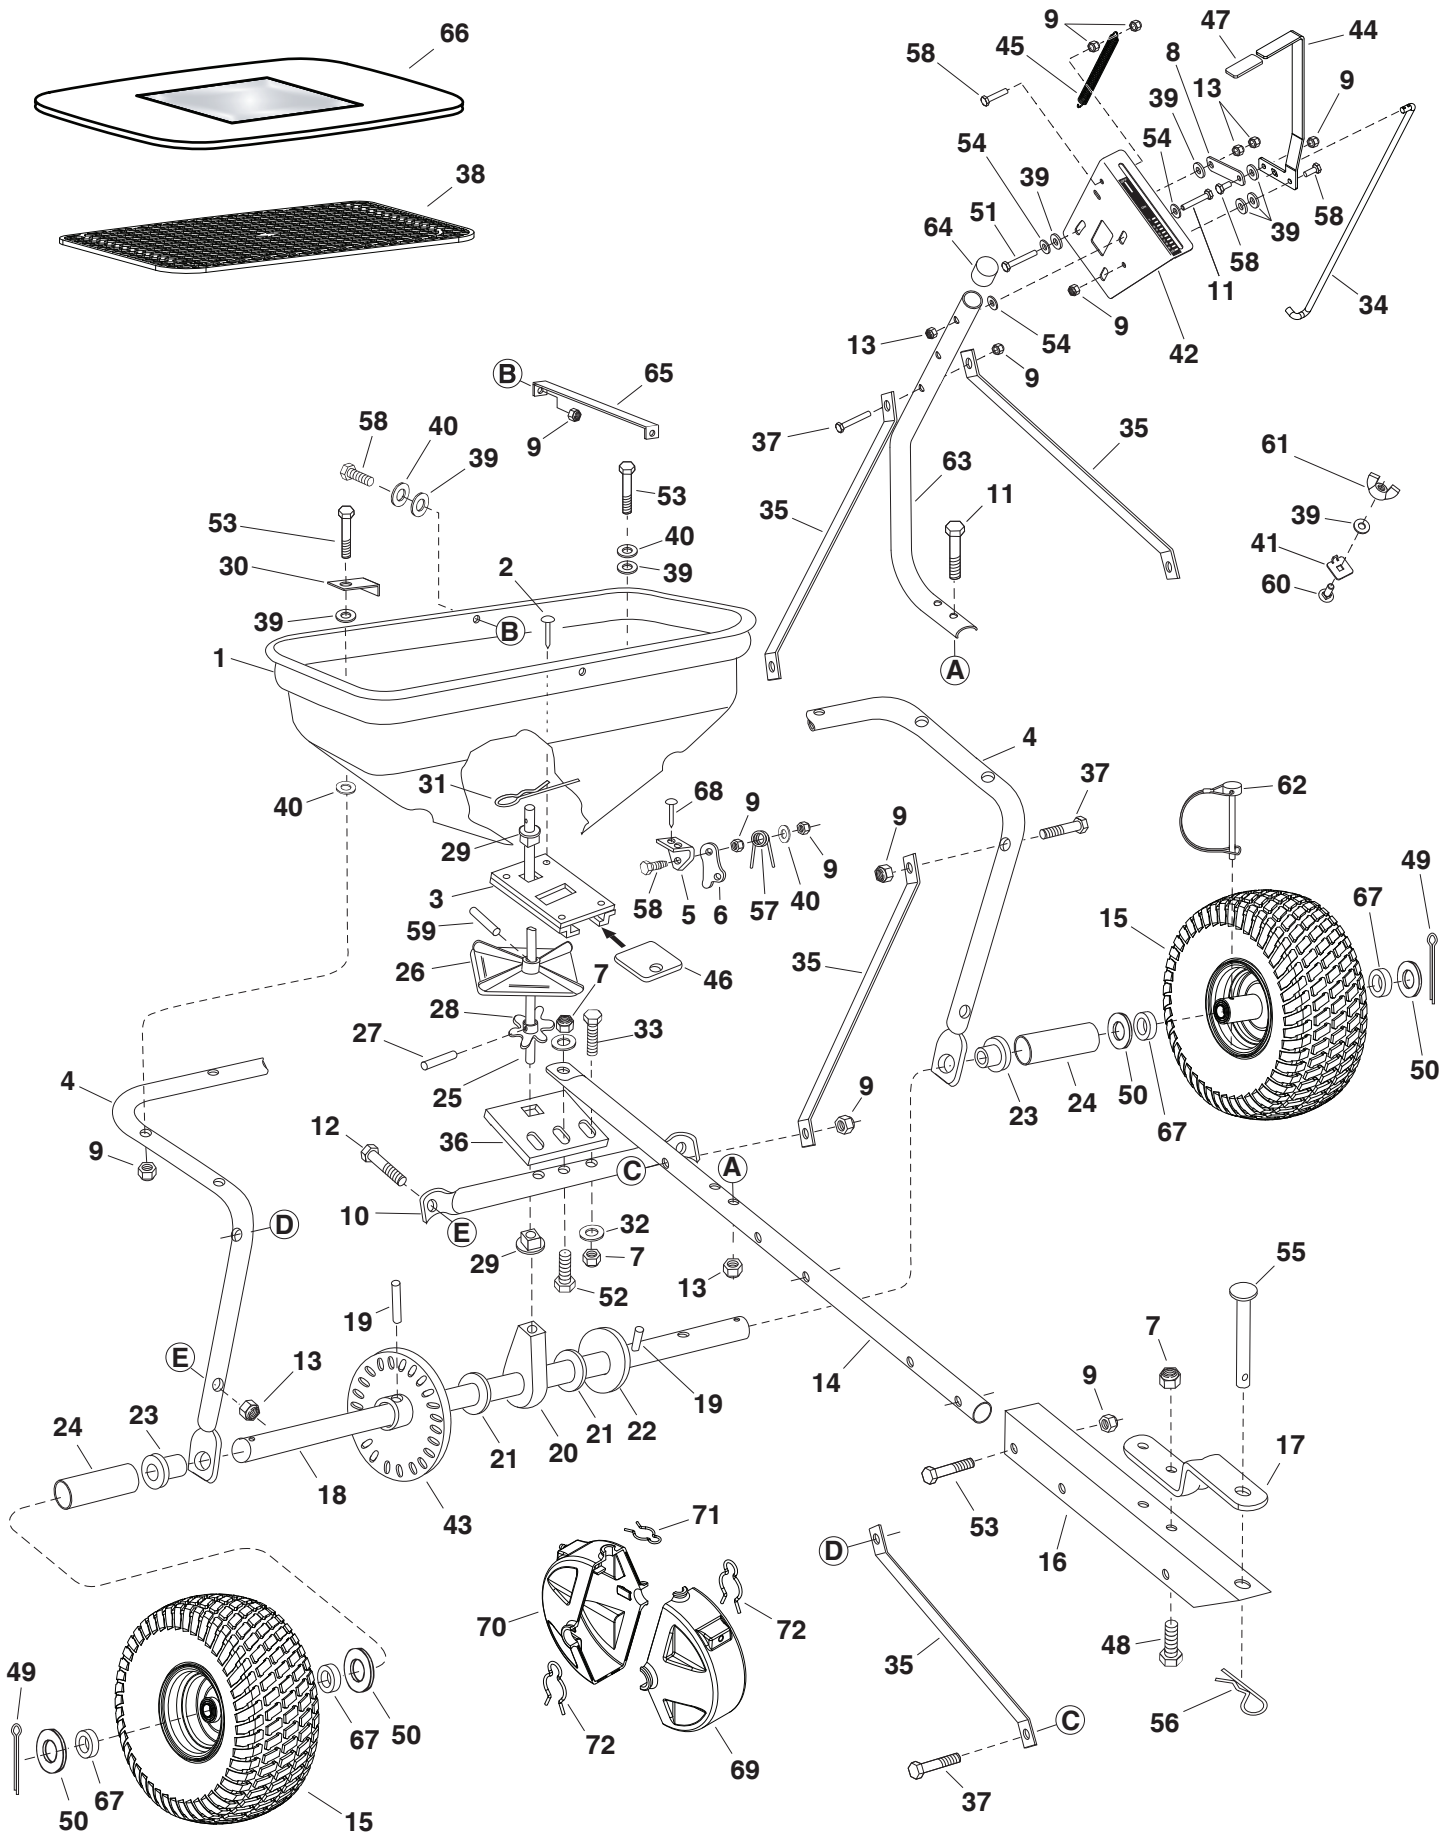

45-03296 45-03296-100

45-03296 45-03296-100

REF	QTY	PART NO	DESCRIPTION	REF	QTY	PART NO	DESCRIPTION
1	1	44480	Hopper	38	1	42505	Plastic Grate
2	4	41157	Rivet, Stainless	39	14	1543-69	Nylon Washer
3	1	65129	Guide Closure Assembly	40	13	43088	Flat Washer, 1/4"
4	1	44462	Frame Tube	41	1	27177	Adjustable Stop
5	1	23753	Slide Gate Angle Bracket	42	1	24915	Flow Control Mount Bracket
6	1	23758	Slide Gate Bracket	43	1	62474	Gear Assembly
7	5	HA21362	Nylock Hex Nut, 3/8-16	44	1	24917	Flow Control Arm
8	1	24857	Flow Control Link	45	1	43000	Spring
9	20	47189	Nylock Hex Nut, 1/4-20	46	1	23533	Closure Plate
10	1	43808	Crossover Tube	47	1	43848	Flow Control Arm Grip
11	4	43084	Hex Bolt, 5/16-18 x 1-3/4"	48	2	43001	Hex Bolt, 3/8-16 x 1"
12	2	44180	Hex Bolt, 5/16-18 x 2"	49	2	43093	Cotter Pin, 1/8" x 1-1/2"
13	8	47810	Nylock Hex Nut, 5/16-18	50	4	43009	Flat Washer, 3/4"
14	1	48864	Hitch Tube	51	1	43085	Hex Bolt, 5/16-18 x 1-1/2"
15	2	48511G	Wheel	52	1	HA180132	Hex Bolt, 3/8-16 x 2-1/4"
16	1	25080	Hitch Extension Bracket	53	8	46699	Hex Bolt, 1/4-20 x 2"
17	1	23014	Hitch Bracket	54	5	43081	Washer, 5/16"
18	1	24914	Axle Shaft	55	1	47623	Hitch Pin
19	2	43851	Spring Pin, 3/16 x 3-1/4"	56	1	43343	Hair Cotter Pin, 1/8"
20	1	43871	Axle Shaft Bushing	57	1	44566	Torsion Spring
21	5	44008	Flat Washer, .78"	58	6	43661	Hex Bolt, 1/4-20 x 1"
22	1	1540-162	Flat Washer, 1/2"	59	1	46055	Spring Pin, 1/8 x 1"
23	2	47615	Flange Bearing	60	1	44950	Carriage Bolt, 1/4-20 x 3/4"
24	2	47683	Spacer Tube	61	1	47141	Nylon Wing Nut
25	1	25305	Sprocket Shaft	62	1	48515	Drive Pin w/Bail, 1/4 x 2"
26	1	04367	Spreader Plate	63	1	48514	Flow Control Mounting Tube
27	1	43850	Spring Pin, 1/8 x 5/8"	64	1	44481	Vinyl Cap
28	1	44468	6 Tooth Sprocket	65	1	23697	Hopper Strap
29	2	44285	Delrin Bushing	66	1	40825	Vinyl Cover
30	2	27436	Clip	67	4	43631	Ball Bearing
31	1	48934	Hairpin Agitator	68	2	C-9M5732	Rivet
32	3	43070	Flat Washer, 3/8"	69	1	42497	Transmission Housing
33	2	43054	Hex Bolt, 3/8-16 x 2"	70	1	67622	Transmission Housing w/ Zerk
34	1	41549	Flow Control Rod	71	1	49898	Hairpin Clip, 5/8"
35	4	23525	Hitch Brace	72	2	49897	Hairpin Clip, 7/8"
36	1	23762	Shaft Support Plate		1	42506	Owners Manual
37	4	1509-69	Hex Bolt, 1/4-20 x 1-3/4"				